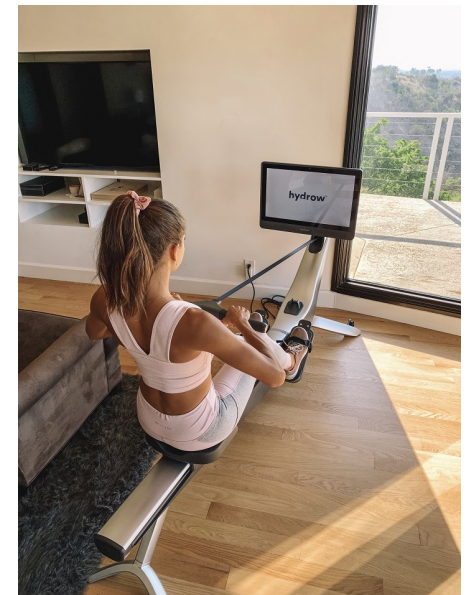

Ally Courtnall

Height 5'8" Bust 34" B Waist 25" Hips 35" Dress 2-4 US Shoe 8 US
Hair Brown Eyes Green

CGM
CAROLINE GLEASON
MANAGEMENT

690 Lincoln Road, Suite 301, Miami Beach, FL 33139
(305) 695-273 | social@carolinegleason.com