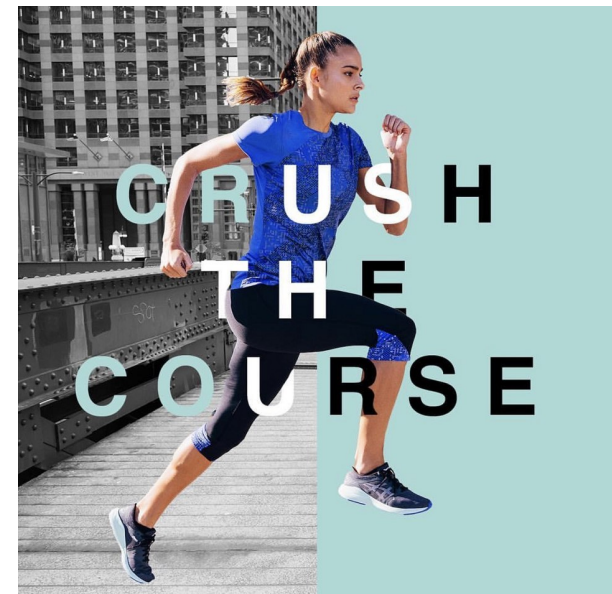

Ally Courtnall

Height 5'8" Bust 34" B Waist 25" Hips 35" Dress 2-4 US Shoe 8 US
Hair Brown Eyes Green

CGM
CAROLINE GLEASON
MANAGEMENT

690 Lincoln Road, Suite 301, Miami Beach, FL 33139
(305) 695-273 | social@carolinegleason.com